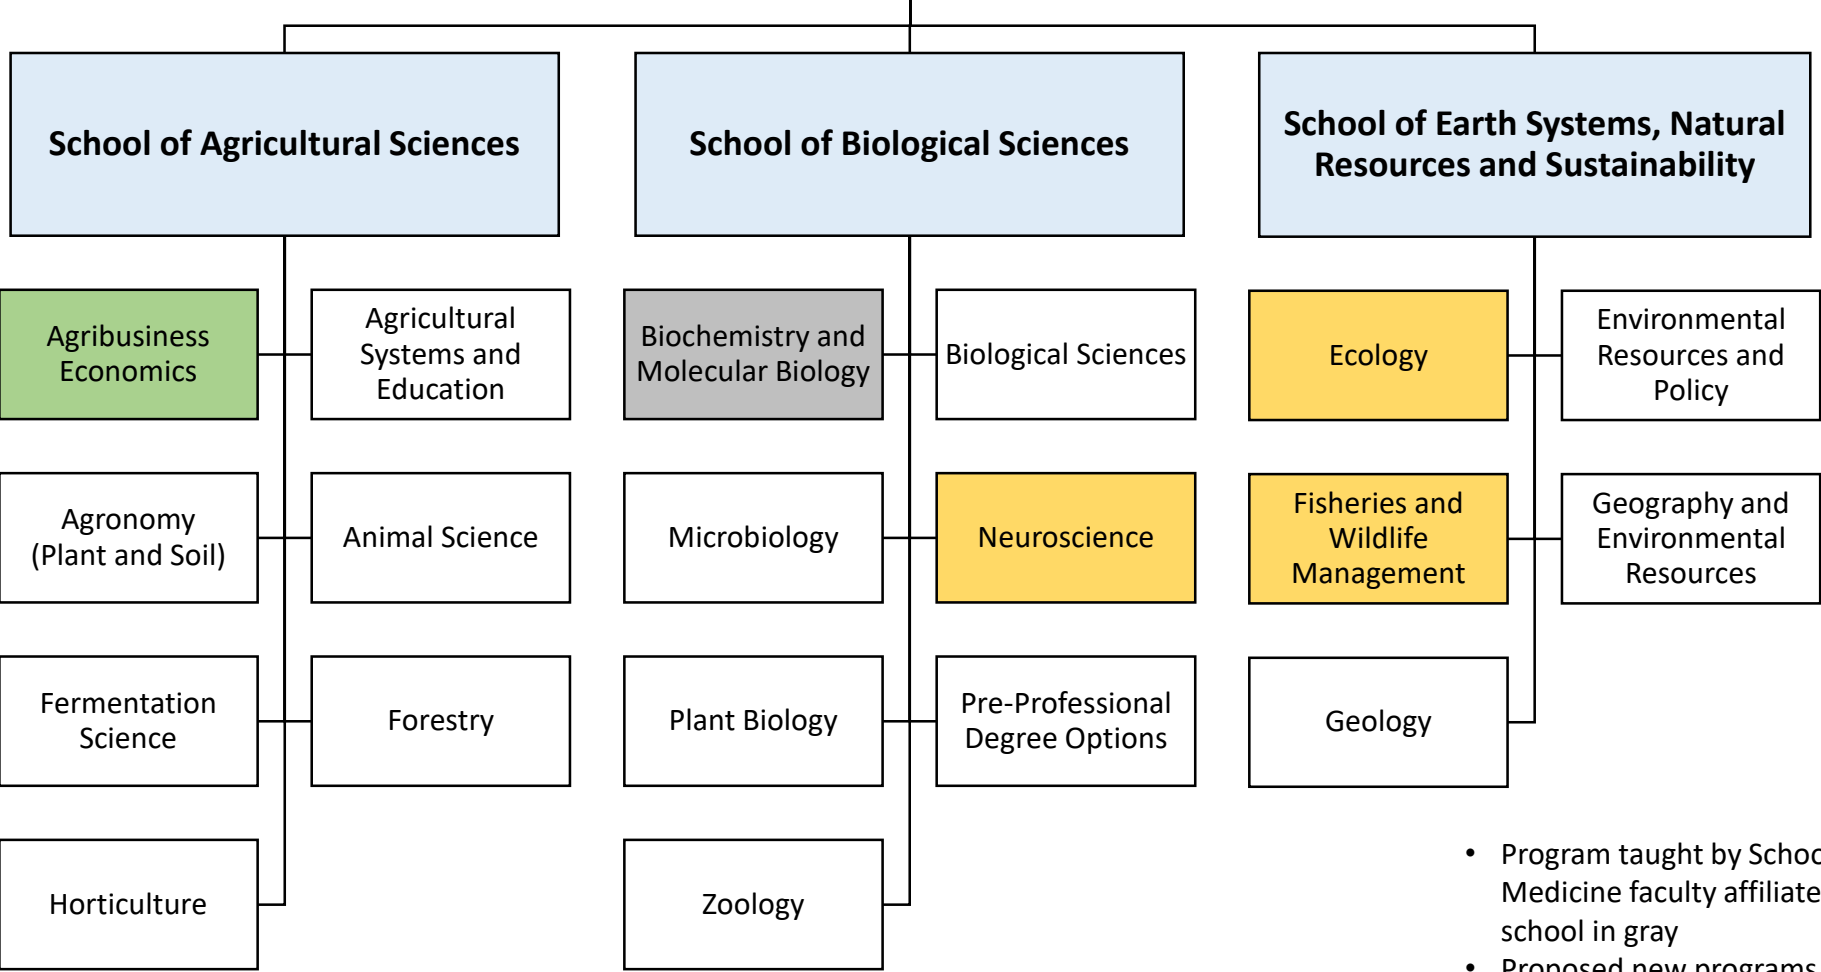

PROPOSED ACADEMIC PROGRAM STRUCTURE

Version 3, February 19, 2018

COLLEGE OF AGRICULTURAL AND LIFE SCIENCES

- Program taught by School of Medicine faculty affiliated with the school in gray
- Proposed new programs in yellow
- Program cross-listed in School of Analytics, Finance & Economics in green

School of Management and Marketing

Business and Administration

Hospitality and Tourism Administration

Management

Marketing

Public Administration

Sport Administration

Program cross-listed in School of Agricultural Sciences in green

School of Education

Counseling, Quantitative
Methods, and Special
Education

Curriculum and Instruction

Teacher Education Programs

Workforce Education and
Development

Educational Administration
and Higher Education

COLLEGE OF SCIENCE, TECHNOLOGY, TRANSPORTATION, ENGINEERING, AND MATH

Proposed new programs in yellow

COLLEGE OF HEALTH SERVICES AND HUMAN SCIENCE

Proposed new program in yellow

COLLEGE OF SOCIAL SCIENCES, HUMANITIES, MEDIA, AND ARTS